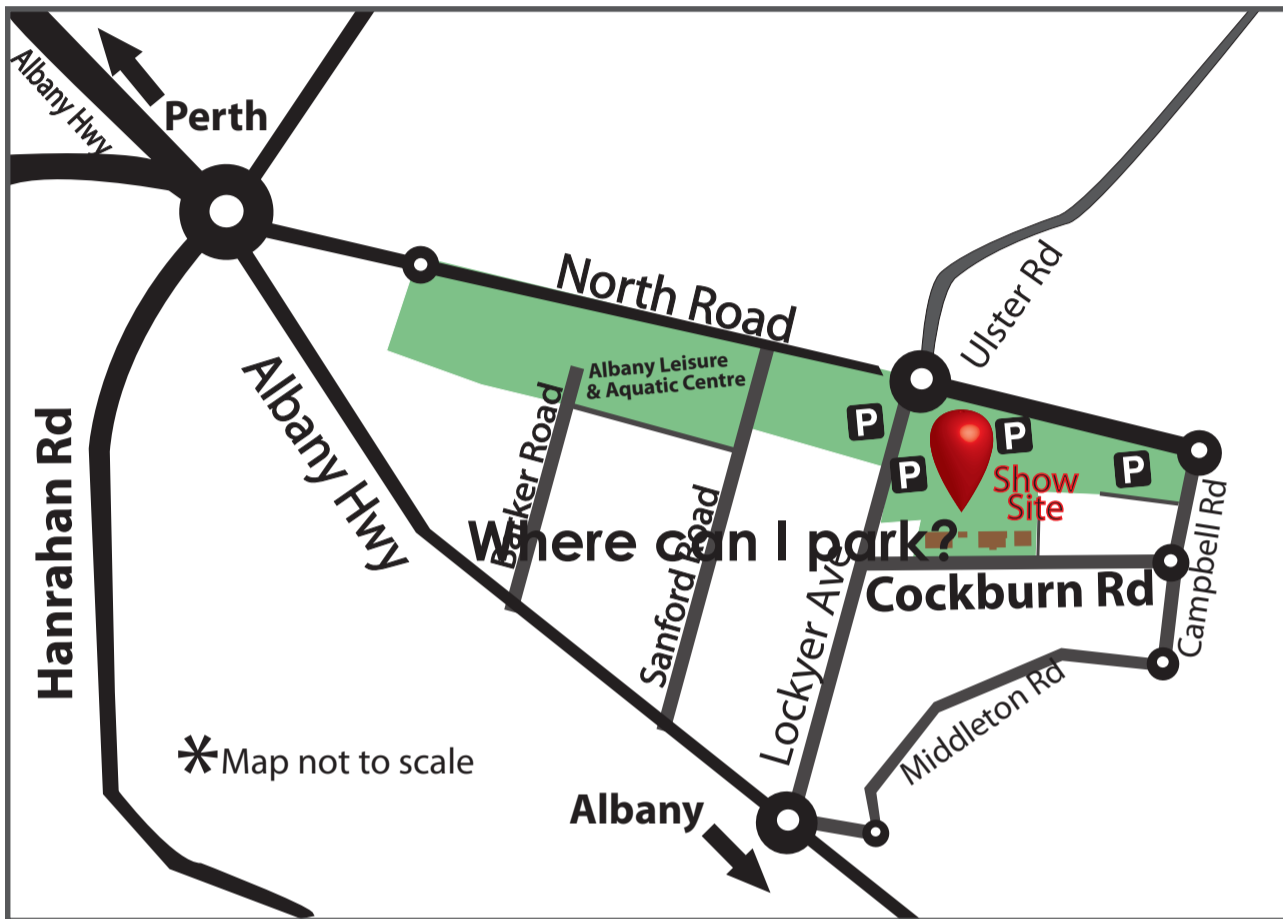

## Where are the entrances?

Gate 1 - Main Entrance - off Lockyer Ave parking area in front of the Stadium.

Gate 2 - North Road - between Campbell and Lockyer Ave

## Where can I park?

Parking is available as marked on the map.

The cost is \$5 per park on the day OR pre purchase 2 days for \$4.

## First Aid

First Aid is provided on site by St John Ambulance.  
See Ground Plan for location.